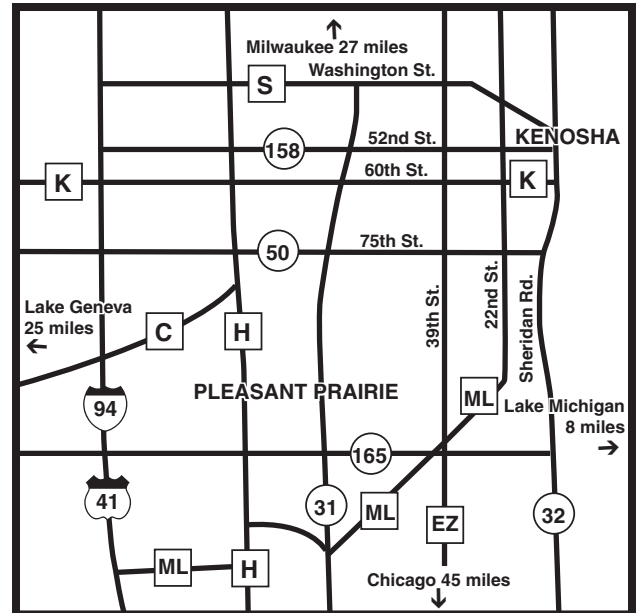

Area Attractions:

- Prime Outlet Mall
- Gurnee Mills Outlet Mall
- Six Flags Great America
- Lake Geneva Resort Area
- Bristol Renaissance Faire
- Jelly Belly Center and Tours
- Electric Streetcars
- Lake View RecPlax / IcePlex
- Kenosha Public Museum
- Dairyland Greyhound Park
- UW Parkside
- Carthage College
- Lake Michigan

Local Companies:

- Snap On, Inc.
- Daimler Chrysler
- Yamaha Motor Midwest Headquarters
- Nitto America/Permacel
- United Hospital System
- Volkswagen of America
- Jockey International
- Ocean Spray
- IRIS USA
- Cherry Corp
- Horizon Milling / Cargill
- Honeywell
- SuperValu

Directions:

Milwaukee General Mitchel Airport (MKE):
I-94 East towards Chicago Exit Hwy. 50 East
(exit #344) Down 1.5 miles to 94th Avenue turn South.
Hotel 1½ blocks down on your left.

Chicago O'Hare Airport (ORD):
I-190 East to I-294 North toward Rockford/Milwaukee
merge onto I-94 West exit #344 Hwy. 50 go East 1.5
miles to 94th Avenue turn South. Hotel 1½ blocks down
on your left.

Located 1.5 miles east of I-94
Centrally located between Chicago and Milwaukee

Holiday Inn
EXPRESS®
HOTEL & SUITES

7887 – 94th Avenue
Pleasant Prairie, WI 53158
262-942-6000
1-800-HOLIDAY
www.hiexkenosha.com